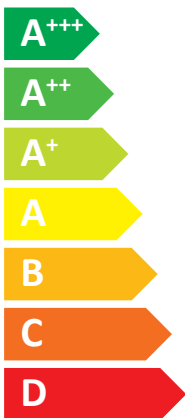

ENERG

енергия · ενεργεια

Beretta Agile In-Wall box 6 kW M BH

A⁺⁺

A

Two icons showing sound power levels: a speaker icon with sound waves and a house icon with sound waves.

38 dB

58 dB

- 4 kW
- 6 kW**
- 5 kW

An icon showing a clock face with a dashed line and a coin with an arrow pointing to it, symbolizing energy savings.