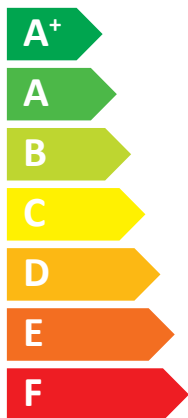

ENERG

енергия · ενεργεια

Beretta Agile In-Wall box 6 kW M BH

A⁺⁺

A

Two icons showing sound power levels: a speaker icon with sound waves and a house icon with sound waves.

38 dB

58 dB

- 4 kW
- 6 kW**
- 5 kW

An icon showing a clock face with a dashed line and a coin with an arrow pointing to it, symbolizing energy savings.