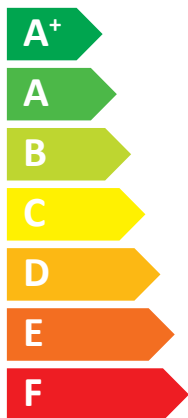

ENERG

енергия · ενεργεια

Beretta Agile In-Wall box 4 kW M

A⁺⁺

A

Two icons showing sound power levels: a speaker icon with sound waves and a house icon with sound waves.

38 dB

56 dB

Legend for power output in kW, shown as colored squares:

- 3 kW (dark blue)
- 4 kW (medium blue)
- 5 kW (light blue)

Icon representing energy saving, featuring a clock and a coin with an arrow pointing to it.