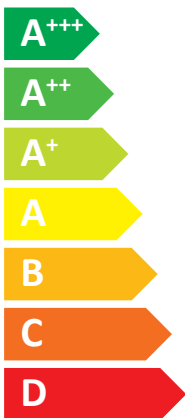

ENERG

енергия · ενεργεια

Beretta Agile In-Wall box 4 kW M

A⁺⁺

A

Two icons showing sound power levels: a speaker icon with sound waves and a house icon with sound waves.

38 dB

56 dB

Legend for power output in kW, shown as colored squares:

- 3 kW (dark blue)
- 4 kW (medium blue)
- 5 kW (light blue)

Icon representing energy saving, featuring a clock and a coin with an arrow pointing to it.